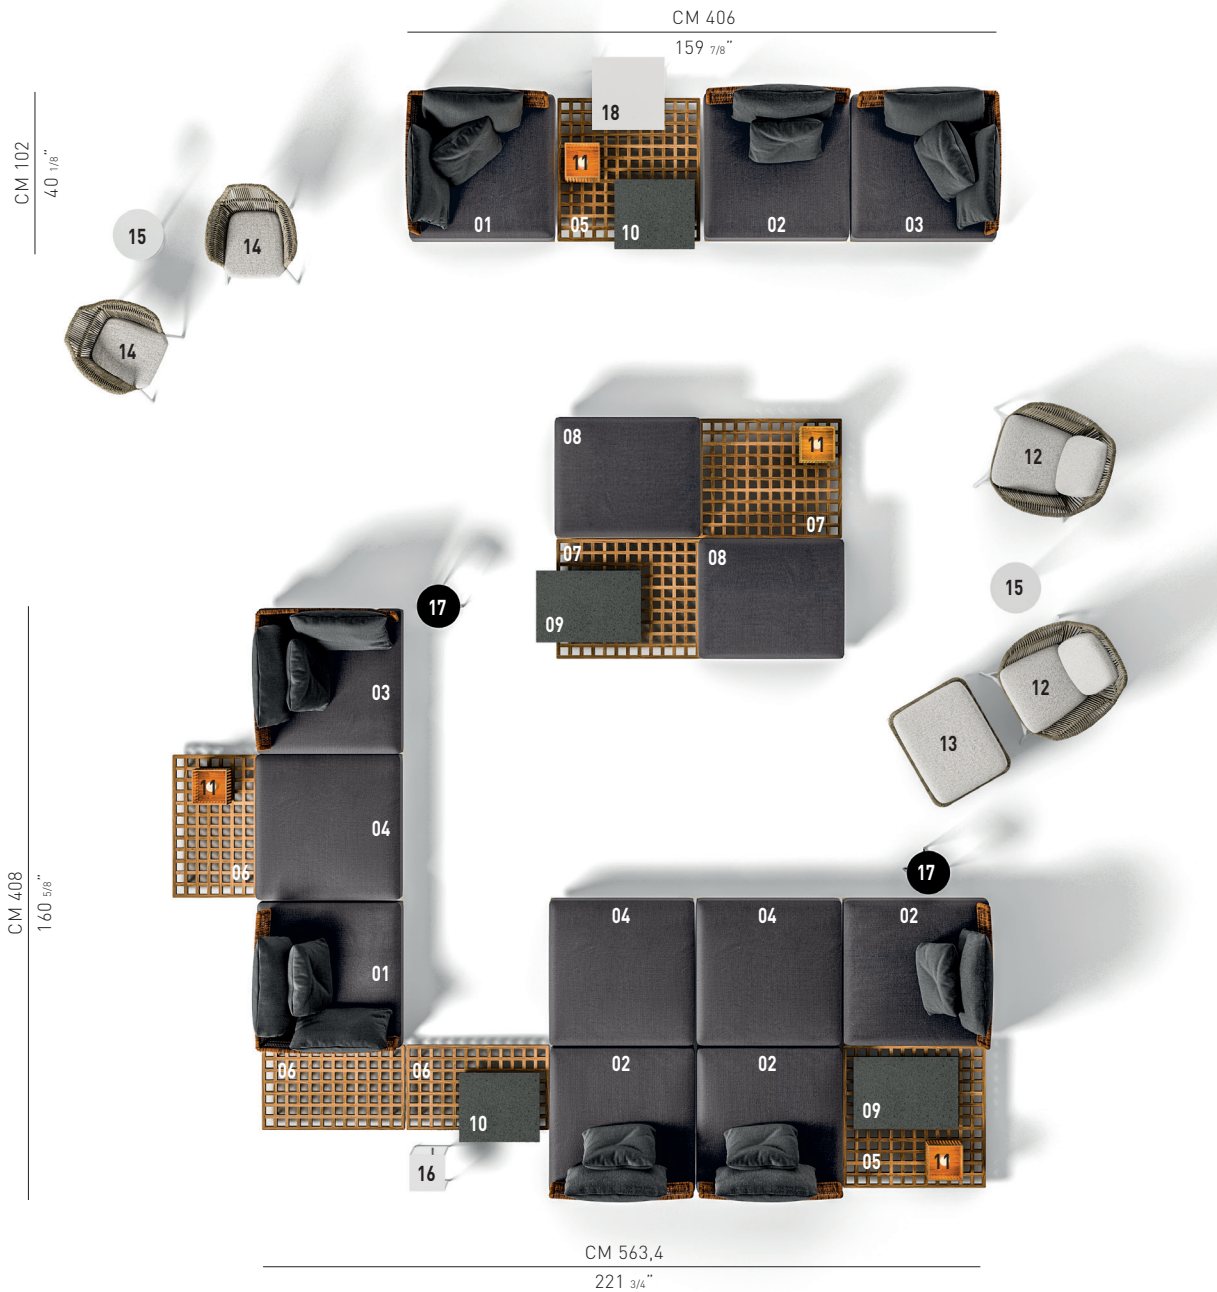

QUADRADO

DESIGN MARCIO KOGAN / STUDIO MK27

Quadrado is a modular system, characterized by square wooden platforms which can be combined with seat cushions. The back and armrests are made of braided fiber

QUADRADO — Arrangement 01

SOFA ARRANGEMENT

- 1 **QUADRADO**
CORNER ELEMENT
SX CM 102X102 H78,5
- 2 **QUADRADO**
CENTRAL ELEMENT CM 102X102 H78,5
- 3 **QUADRADO**
CORNER ELEMENT
DX - CM 102X102 H78,5
- 4 **QUADRADO**
OTTOMAN CM 102X102 H40,5
- 5 **QUADRADO**
COFFEE TABLE CM 100X100 H14
- 6 **QUADRADO**
COFFEE TABLE CM 100X59,4 H14
- 7 **QUADRADO**
COFFEE TABLE CM 200X84 H14
- 8 **QUADRADO**
CUSHION CM 100X84

Furnishing accessories

12-13
PRINCE "CORD" OUTDOOR
ARMCHAIR CM 83X88 H85
FOOTSTOOL CM 70X51 H43

14
YORK "CORD" OUTDOOR
LITTLE ARMCHAIR CM 65X40 H89,5

15
WARREN "OUTDOOR"
COFFEE TABLE Ø CM 35 H55

16
DUCHAMP "OUTDOOR"
COFFEE TABLE CM 25X25 H40,5

17
DUCHAMP "OUTDOOR"
COFFEE TABLE Ø CM 30 H40,5

18
LEGER "OUTDOOR"
COFFEE TABLE CM 50X50 H50,5

Settings